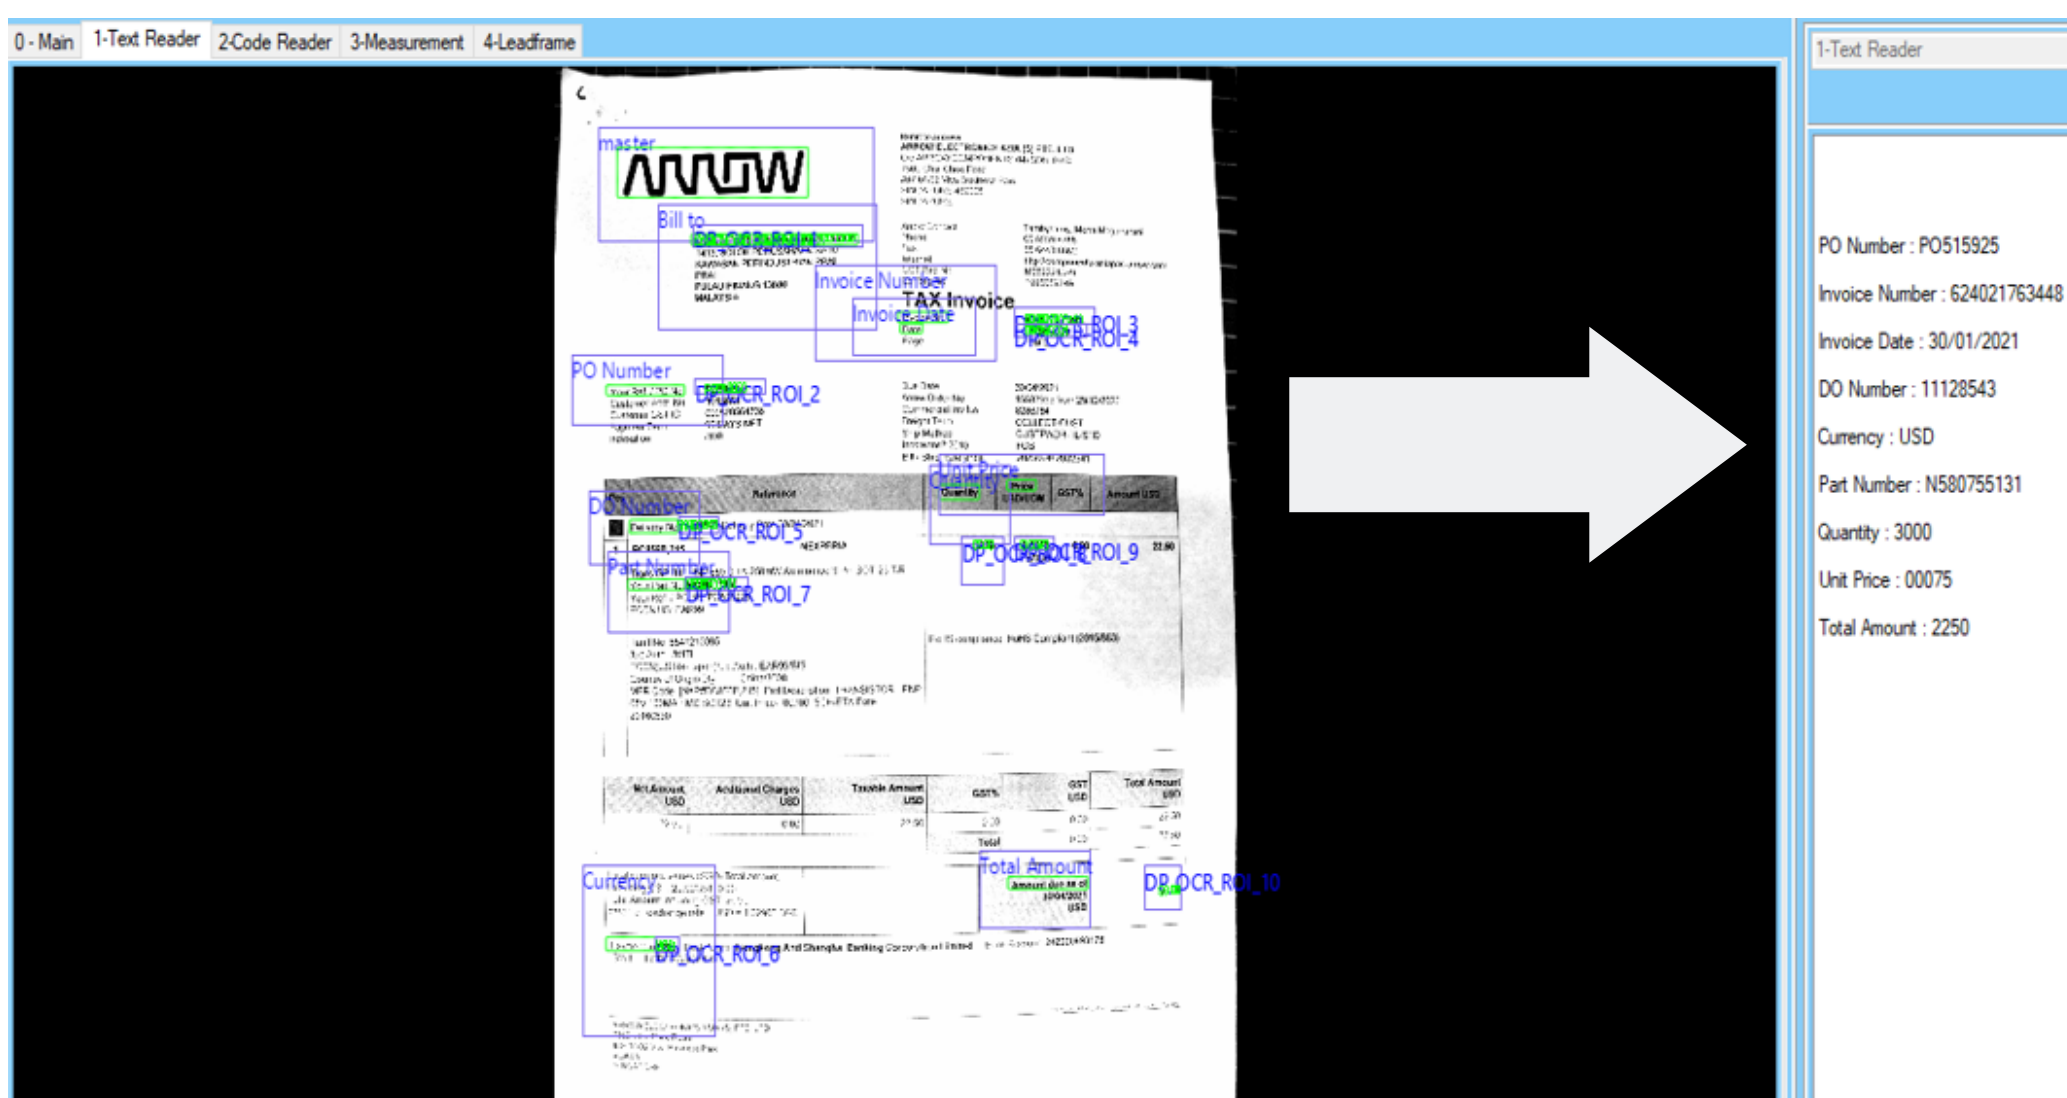

AIRI DDE Automation

(Say NO to manual data entry problems !)

- -Fully Automated Extraction
- -100% Accuracy
- -Super fast extraction
- -Plug and Play to install & use
- -Fast ROI
- -Save time & cost
- -Prevent Fraud (Human factor)
- -Work on any PDF file

Install on
existing PC

Say goodbye to hire
data entry clerks
woes!

AIRI GLOBAL

Contact Us:
sale@airiglobal.com

www.airiglobal.com

www.facebook.com/airiglobal/
017-2352133 / 012-4651268